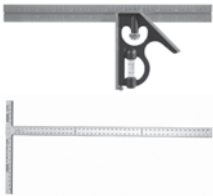

Empire Level

Plumb, level and 45 degree vials

- V-Groove Rare Earth Magnets
- Full length Aluminum Frame

VARIETY OF SIZES AVAILABLE.

SQUARES

SQUARES

Empire

ALUMINUM, STEEL, COMBINATION, DRYWALL.
VARIETY OF SQUARES AVAILABLE AND IN STOCK!

TAPE MEASURES AND BLADES

NYLON CLAD STEEL OPEN REEL TAPE

Empire

2 color blade - white side has inch and yellow side has engineers scale.

- Flexible high tempered steel blade will not stretch

ITEM	# 086503	EMP6710	100'
	# 086505	EMP6720	200'